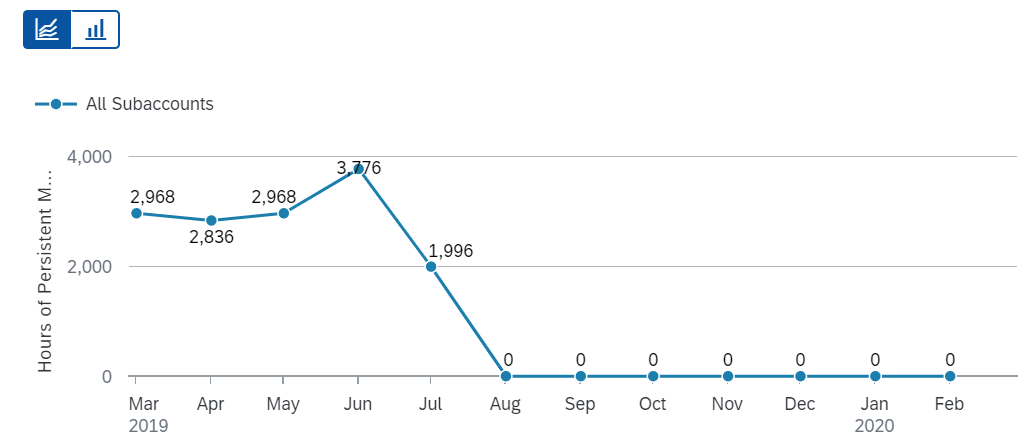

- Overview
- Subaccounts
- Resource Providers
- Recipes
- Systems
- Entitlements ▼
- Subaccount Assignments
- Service Assignments
- Members

Global Account: SCPGATW - Overview

[Export](#)

Global Account Info

Account ID: **934841d3-0de0-4a11-a541-368d1ce9c831**
Account Type: **DEVELOPER**
Access: **Standard**

15 Subaccounts **5** Regions

Service Usage

Environment: Service: Subaccount: Space: Period:

Service Plan	Subaccounts	Available Regions	Usage in Current Month
ABAP environment	1	Europe (Frankfurt); US E...	0 blocks of persistent m...
	1	US East (VA); Europe (Fr...	0 blocks of runtime me...

Monthly Usage i

Usage for the selected service plan

- Useful Links
- Legal Information

Subaccount Usage