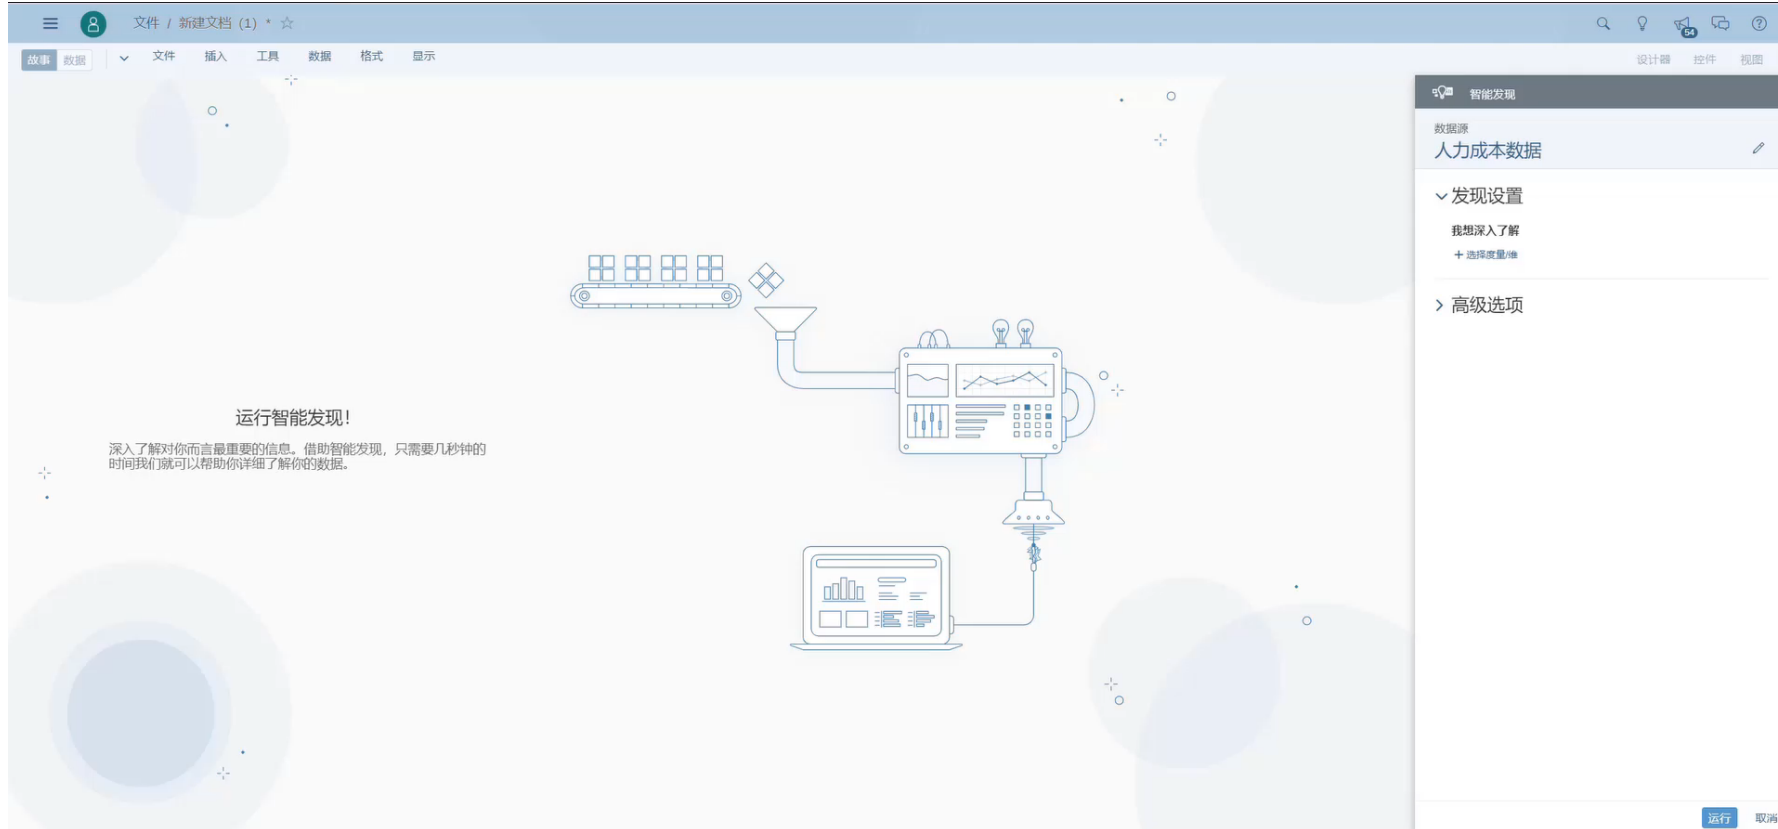

Step4 : 疫后决策大数据分析 - 利用大数据分析，辅助疫后经营决策

利用SAC分析云进行智能预测：

- ---SAP 分析云内嵌的机器学习算法能帮助我们在几分钟内一键获取人力总成本的关键影响因素并建立模拟模型。
- ---根据过往人力成本数据，可以看到人力成本最主要影响因素有员工数量、薪资、招聘方式及培训方式。
- ---结合公司现状，通过对模拟模型的测算调整可以发现，将内推方式占总招聘的比例提高X%左右，人力总花费将下降百分之Y