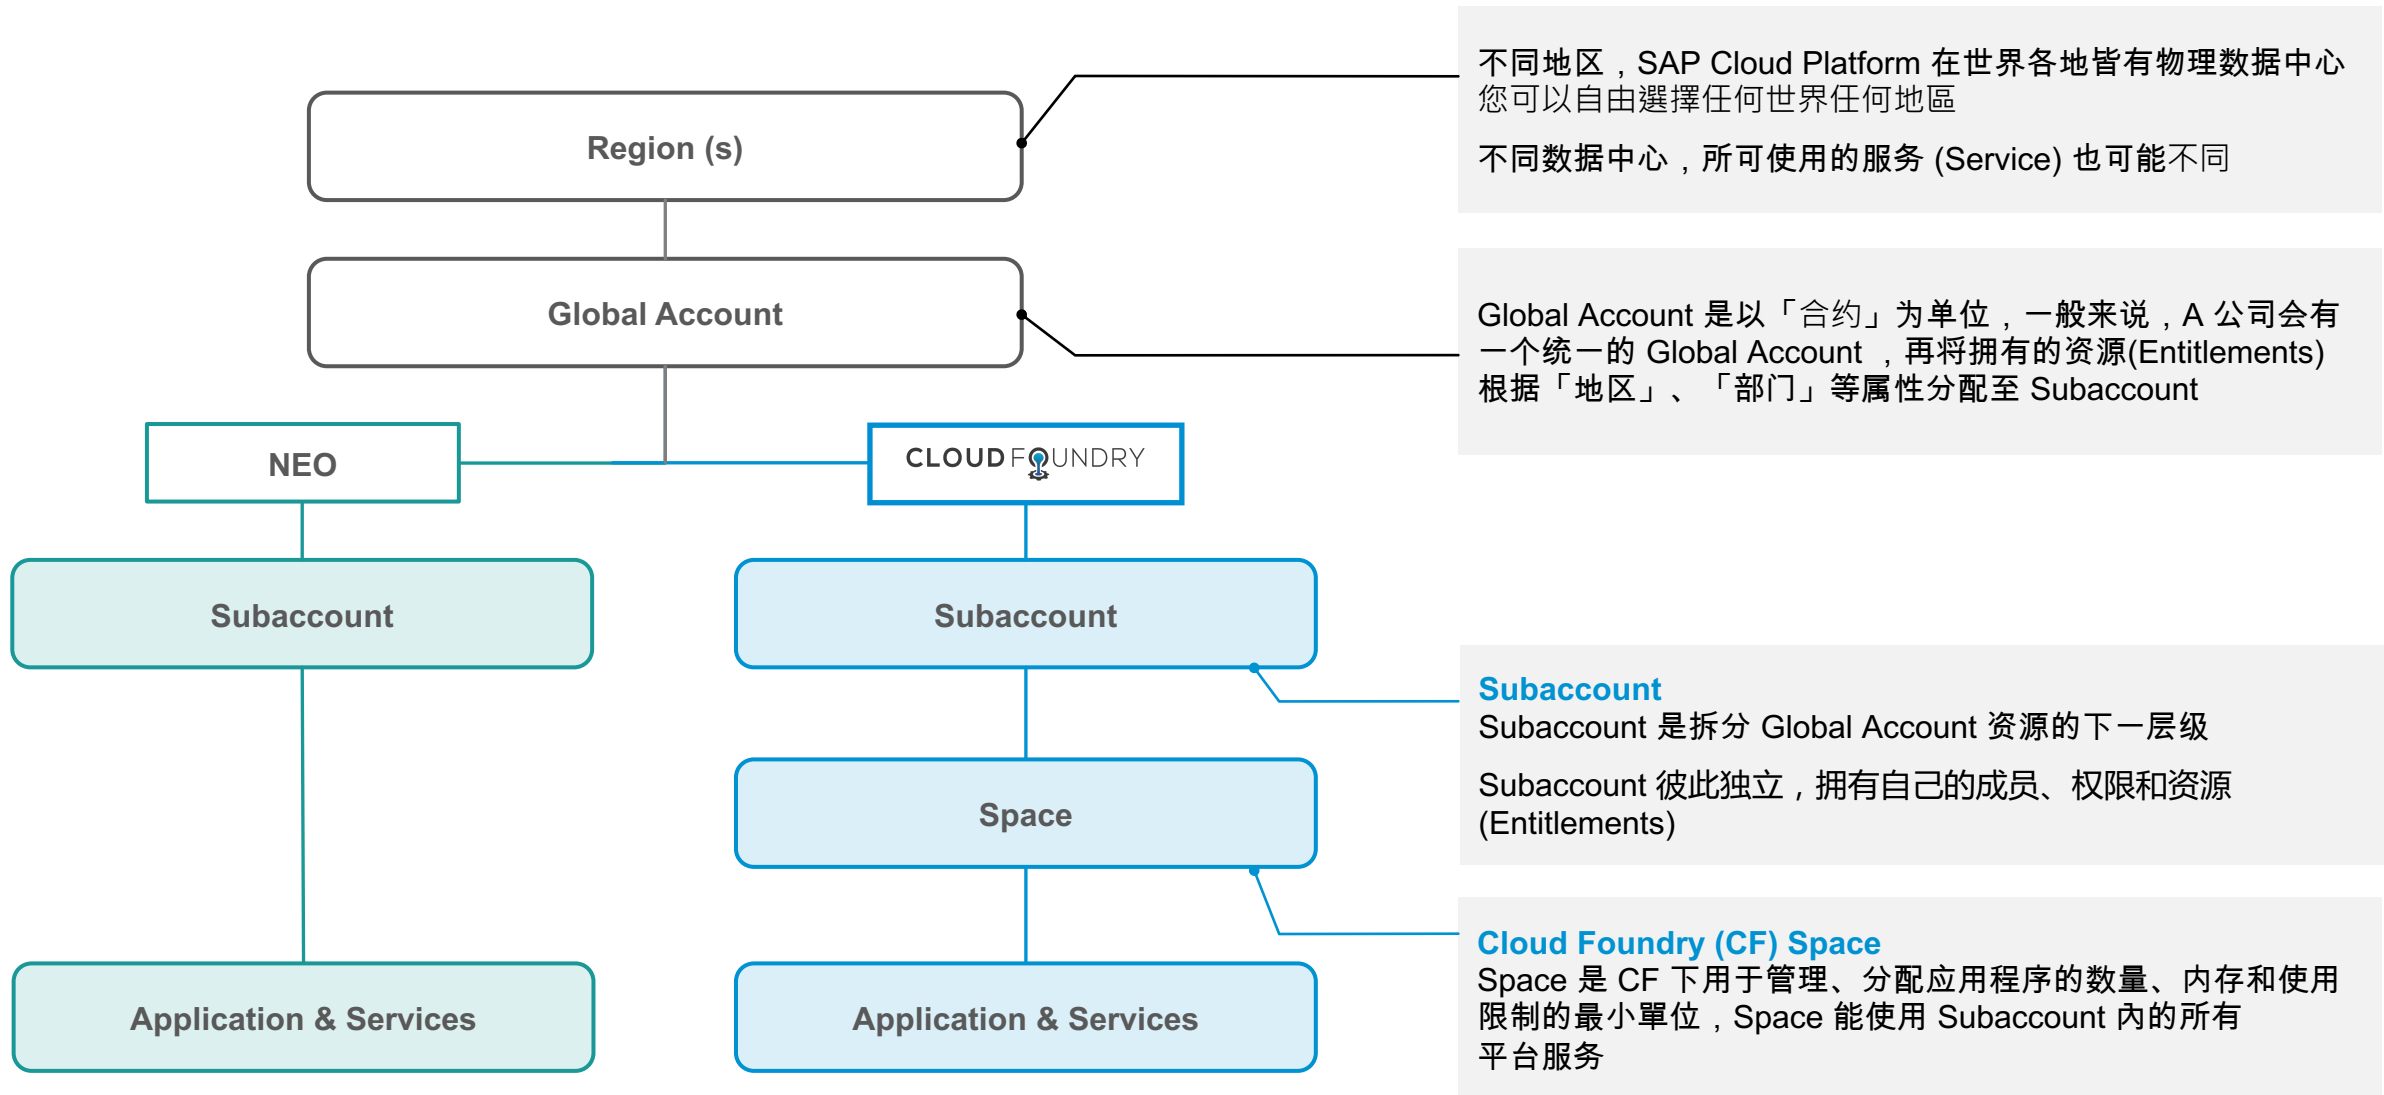

Full Integration with the SAP NetWeaver Adapter Framework

Advantco REST Adapter for SAP NetWeaver PI/PO [Learn More](#)

View Profile

Compare

Galigeo GeoAnalytics For Lumira Discovery

Self-service geomapping for SAP Lumira Discovery

Galigeo For SAP Lumira Discovery is a powerful, intuitive extension for visualizing and discovering key insights or trends while taking advantage of the location

Starting At

EUR 40.00

/mo

View Profile

SAP Cloud Platform 整体架构

运维
& 操作

开发

App
市场

SAP Cloud Platform

程序语言 / 框架

- CABAP
- ABAP
- node
- Node.js
- Python
- JS
- JavaScript (UI5)
- Java
- Community BuildPacks

服务(功能包)

 Web IDE	 SAP Build	 Connectivity	 API Management	 Workflow	 Portal	 HANA	 PostgreSQL
 Git	 Identity Authentication	 Cloud Connector	 SAP API Business Hub	 Business Rules	 Theme Designer	 Big Data	 Integration
开发与连接				业务服务		数据存储与集成	

虚拟机

IaaS 基础设施

SAP Cloud Platform Account Model

Neo

Cloud Foundry

- Overview
- Subaccounts
- Resource Providers
- Recipes
- Systems
- Entitlements ▼
- Subaccount Assignments
- Service Assignments
- Members

Global Account: SCPGATW - Overview